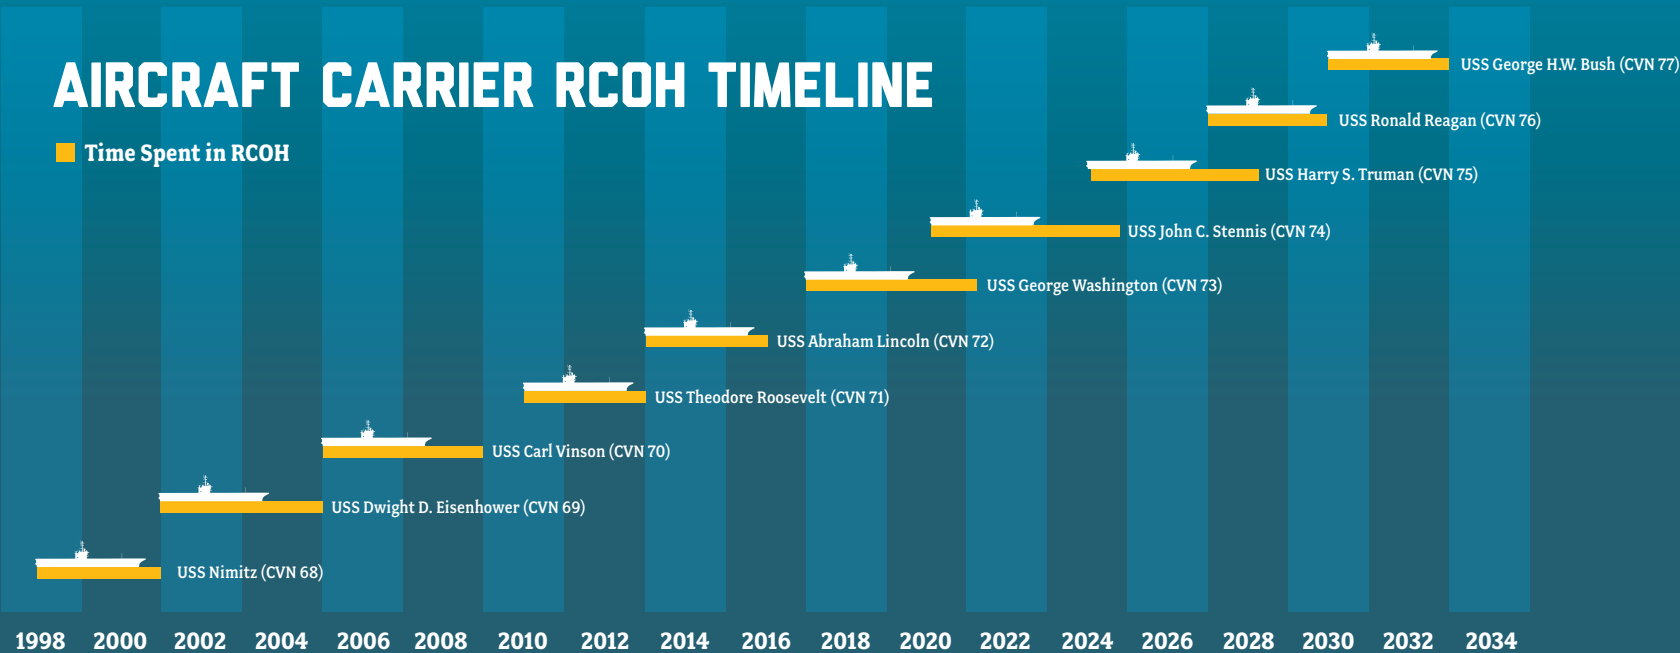

Continued and steady RCOH multi-year funding provides the aircraft-carrier workforce and industrial base stability that generates efficiencies contributing to strong, on-budget program performance.

“A carrier RCOH may be the most challenging engineering and industrial task undertaken anywhere by any organization.”

—RAND National Defense Research Institute Study, 2002

IMPORTANCE OF ON-TIME MAINTENANCE

Delaying any RCOH negatively impacts fleet readiness and creates inefficiencies in the program, including increased costs and prolonged learning curves. Delays also threaten an already fragile supplier base. Conducting RCOHs on schedule are necessary to return modernized carriers to active service for another 25 years of operational demands.

Modern aircraft carriers are in high demand for national defense missions around the world. They allow our nation to position forces for combat operations without the permission or approval of other nations.

Refueling and Complex Overhaul (RCOH) increases the value and recapitalizes the carrier for another 25 years of service, continuing the most modern and technologically advanced *Nimitz*-class carriers in the U.S. fleet, a vital part of our national defense.

Current law prohibits the retirement of nuclear-powered aircraft carriers before the ship's first RCOH.

AIRCRAFT CARRIER RCOH TIMELINE

■ Time Spent in RCOH

AIRCRAFT CARRIERS

HAVE A

50 YEAR

SERVICE LIFE.

RCOH means availability for an another

25 YEARS

TO DEFEND AGAINST NEAR-PEER THREATS AND EVOLVE TO MEET U.S. NATIONAL SECURITY NEEDS.

36 STATES

PROVIDE MATERIALS FOR RCOH